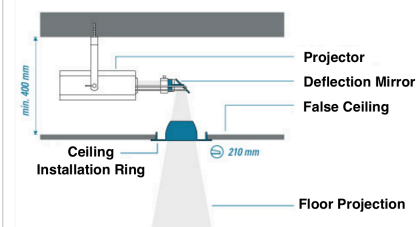

	mounting plate 180mm 	mounting plate 280mm 
SPECIFICATIONS	Used to install graphic projectors on a flat surface or to mount them to a wall or ceiling.	Used to install graphic projectors on a flat surface or to mount them to a wall or ceiling.
PRODUCT NUMBER	White: 03000010 Black: 03000020 Silver: 03000030	White: 03000110 Black: 03000120 Silver: 03000130

wall bracket

ceiling installation ring

SPECIFICATIONS

Bracket used to mount graphic projectors to a wall.

Includes safety cable.

Used to install graphic projectors into a suspended ceiling where the image is projected on the floor.

PRODUCT NUMBER

White: 03000710
 Black: 03000720
 Silver: 03000730

White: 03001110

	pipe clamp 10kg	pipe clamp 20kg
		
SPECIFICATIONS	<p>Clamp used to attach graphic projectors to pipes or traverses. Maximum load: 10 kg.</p> <p>Includes safety cable.</p>	<p>Clamp used to attach graphic projectors to pipes or traverses. Maximum load: 20 kg.</p> <p>Includes safety cable.</p>
		
PRODUCT NUMBER	Black: 03000820	Silver: 03000930