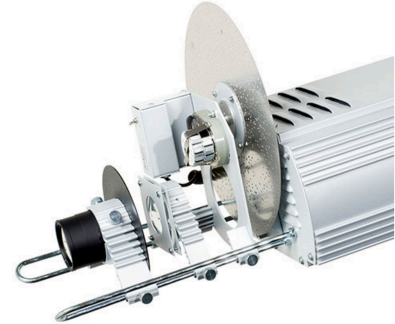

GL snow effect 105mm