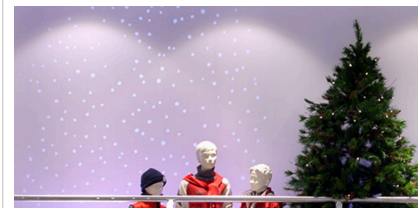

PRODUCT NUMBER

White: 01002910
Black: 01002920
Silver: 01002930

White: 01004010
Black: 01004020
Silver: 01004030