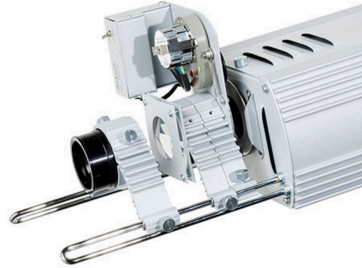

GL snow effect 70mm