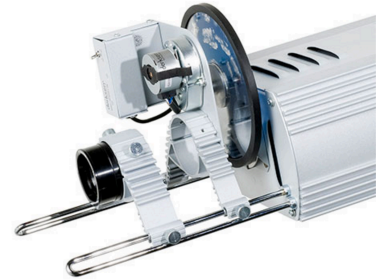

GL cloud effect film

EFFECT	Cloud Effect Dichro	Cloud Effect Film
SPECIFICATIONS	Creates a realistic animated image of white clouds moving against a blue sky. Cloud Effect Dichro is permanent.	Creates a realistic animated image of white clouds moving against a blue sky, however, the lifetime of the Cloud Effect Film is limited.
INPUT VOLTAGE	12 V AC / 15 V DC	12 V AC / 15 V DC
GOBO SIZE	ALL	ALL
SPEED	Adjustable	Adjustable
PRODUCT NUMBER	White: ..... 01023410 Black: ..... 01023420 Silver: 01023430	White: ..... 01002710 Black: ..... 01002720 Silver: 01002730