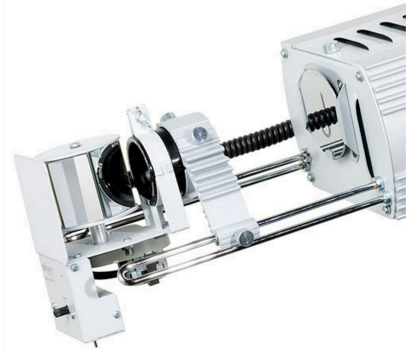

	GL 5-gobo changer 	GL rotator gobo cassette 
EFFECT	5 - Gobo Changer	Gobo Cassette
SPECIFICATIONS	Continuously change up to five different images. Display time is adjustable. Compatible with GL 1200 and GL 1200 outdoor.	To be used with a Rotator. One gobo rotates around its centre, an optional second gobo can be mounted stationary.
INPUT VOLTAGE	-	-
GOBO SIZE	ALL	70 mm / 37 - 60 mm
SPEED	-	-
PRODUCT NUMBER	White: 01002010 Black: 01002020 Silver: 01002030	Black: 01010320

	GL rotator 70mm	GL rotator 105mm
		
EFFECT	Rotator 70 mm	Rotator 105 mm
SPECIFICATIONS	The projected image rotates around its centre. Direction of rotation and speed can be adjusted. Gobos must be mounted in a Gobo Cassette.	The projected image rotates around its centre. Direction of rotation and speed can be adjusted. Gobos must be mounted in a Gobo Cassette.
INPUT VOLTAGE	12 V AC / 15 V DC	12 V AC / 15 V DC
GOBO SIZE	70 mm / 37 mm	70 mm / 60 mm
SPEED	Adjustable	Adjustable
PRODUCT NUMBER	White: 01000610 Black: 01000620 Silver: 01000630	White: 01000710 Black: 01000720 Silver: 01000730

GL circular motion mirror

GL running light

	GL circular motion mirror	GL running light
EFFECT	Circular Motion Mirror	Running Light
SPECIFICATIONS	An electronically controlled mirror moves the motif on a circular path. The radius and the turning direction can be individually adjusted to the spatial situation, the velocity is continuously variable. For the viewer, the motif remains at the same angle, so the texts and graphics do not appear upside down.	The projected image moves on a straight line in a single direction. Speed and direction can be adjusted.
INPUT VOLTAGE	12 V AC / 15 V DC	12 V AC / 15 V DC
GOBO SIZE	ALL	ALL
SPEED	Adjustable	Adjustable
PRODUCT NUMBER	White: 01000010 Black: 01000020 Silver: 01000030	White: 01000410 Black: 01000420 Silver: 01000430